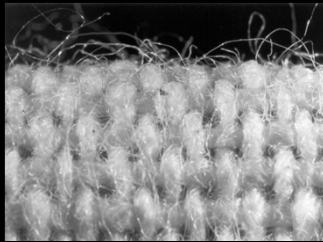

Osthoff - open width knit singeing machines

ADVANTAGES OF KNIT SINGEING MACHINES OVER BIO-POLISHING

- Less weight loss
- No shade change
- No effluent
- Can be done in grey
- Lowest operating cost

WORLD WIDE REFERENCES

Osthoff became a by-word for singeing.

Osthoff - tubular knit singeing machines

Singeing
a
value addition
to your
knitted garments

- No piling on surface
- Clear-cut visibility of knit structure
- Improved appearance of garments
- Attracts no soil
- Sharper lines can be printed