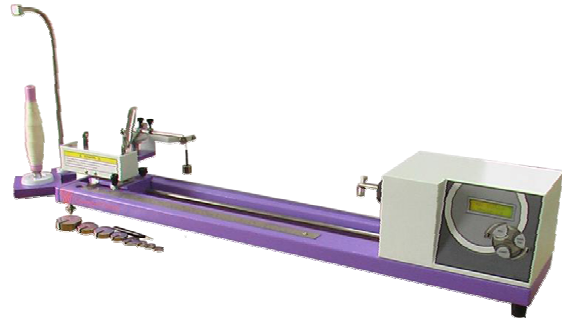

ElTwist

Generic Name : Electronic Yarn Twist Tester

Product # : MAG - Y0752

Test Category : Yarn

Industry Usage : Spinning, Weaving & Knitting

TEXTILE
TESTING
SOLUTIONS

Features :

- Determine yarn twist in single or plied or OE yarn.
- Works under the principle of single & triple untwist-retwist method and direct-counting method.
- Unique variable tensioning device suitable to test all kind of spun yarns.
- Direct TPI and TPM results in digital display for pre-selected gauge length, avoids manual calculations.
- Silent and integrated motor operation with auto-stop and counting control system for precise measurement.
- Pre-settable parameters stored in built-in CMOS memory (no battery power) for increased durability.

TECHNICAL DATA

Gauge Length	: 1 to 20 inch (1 to 50 cm)
Counting system	: Direct result; In-built calculations; Readout in dot-matrix display
Control system	: Microcomputer based pre-selectable / pre-programmable solid-state circuitry control; User-friendly menus with membrane keypad assembly
Programmable Parameters	: Measurement unit, Sample length & type, Twist direction and Speed index, etc.
Elongation setting range	: - 10 to + 100 mm
Tensioning range	: 1 to 90 grams (By calibrated augment weights)
Power supply	: Single phase 220vAC @ 50Hz; Consumption : 100 watts
Applicable standard(s)	: ASTM D1422 / D1423 and IS 832
Physical Dimensions	: Size (WDH) : 1000 × 300 × 200 mm Weight : 12 Kg